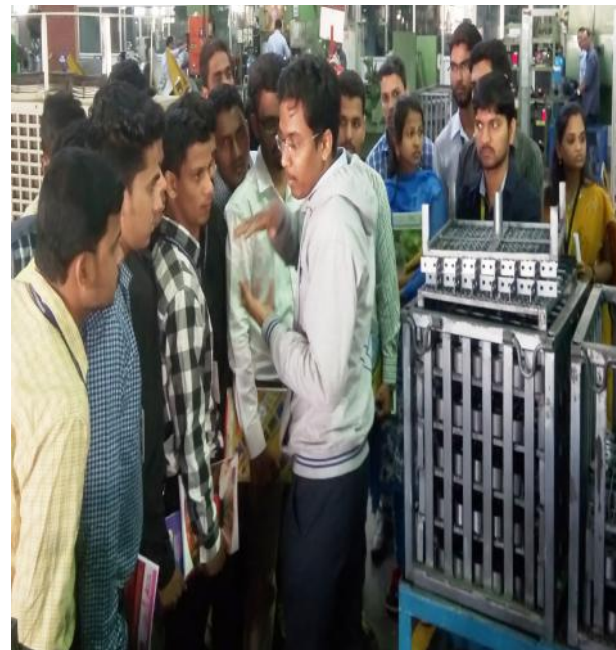

Vidya Prasarak Mandal, Thane's
Maharshi Parshuram College Of Engineering
Hedvi-Guhagar road, At: Velneshwar, Taluka: Guhagar, Dist:
Ratnagiri (Maharashtra) 415 729
(AICTE & DTE approved and affiliated to University of Mumbai)

Tel No. 02359-205237 / 38
E-mail: mpcoe@vpmthane.org /
info@vpmmpcoe.org
URL: www.mpcoe.org

DEPARTMENT OF ELECTRICAL ENGINEERING

Date: - 17/1/2017

Report of Industrial Visit to "Lawkin's Industries"

Department Of Electrical Engineering organized 01 day Industrial Visit at Lawkin's Industries, Shindewadi Pune on, 13th, January 2017. The Visit was arranged for Third year Electrical student's. Total 22 students have taken part in the Industrial visit along with 3 faculties.

Students have gain knowledge regarding the motor manufacturing and improvement in automation trends and development.

To make this visit possible Industrial our respected Principal Dr. Shilpa Kamat ,HoD of the Department Mr.Satish Ghorpade, guided us. Visit Coordinator Ms.Ramadevi Rudra, Mr.Ratnadeep Keer and Mr.Santoshkumar Hunachal were present for the visit while all other faculty & staff took lot of efforts to make it successful.

Image

Visit Coordinator
Ms.Ramadevi Rudra

H.O.D
Mr.Satish Ghorpade